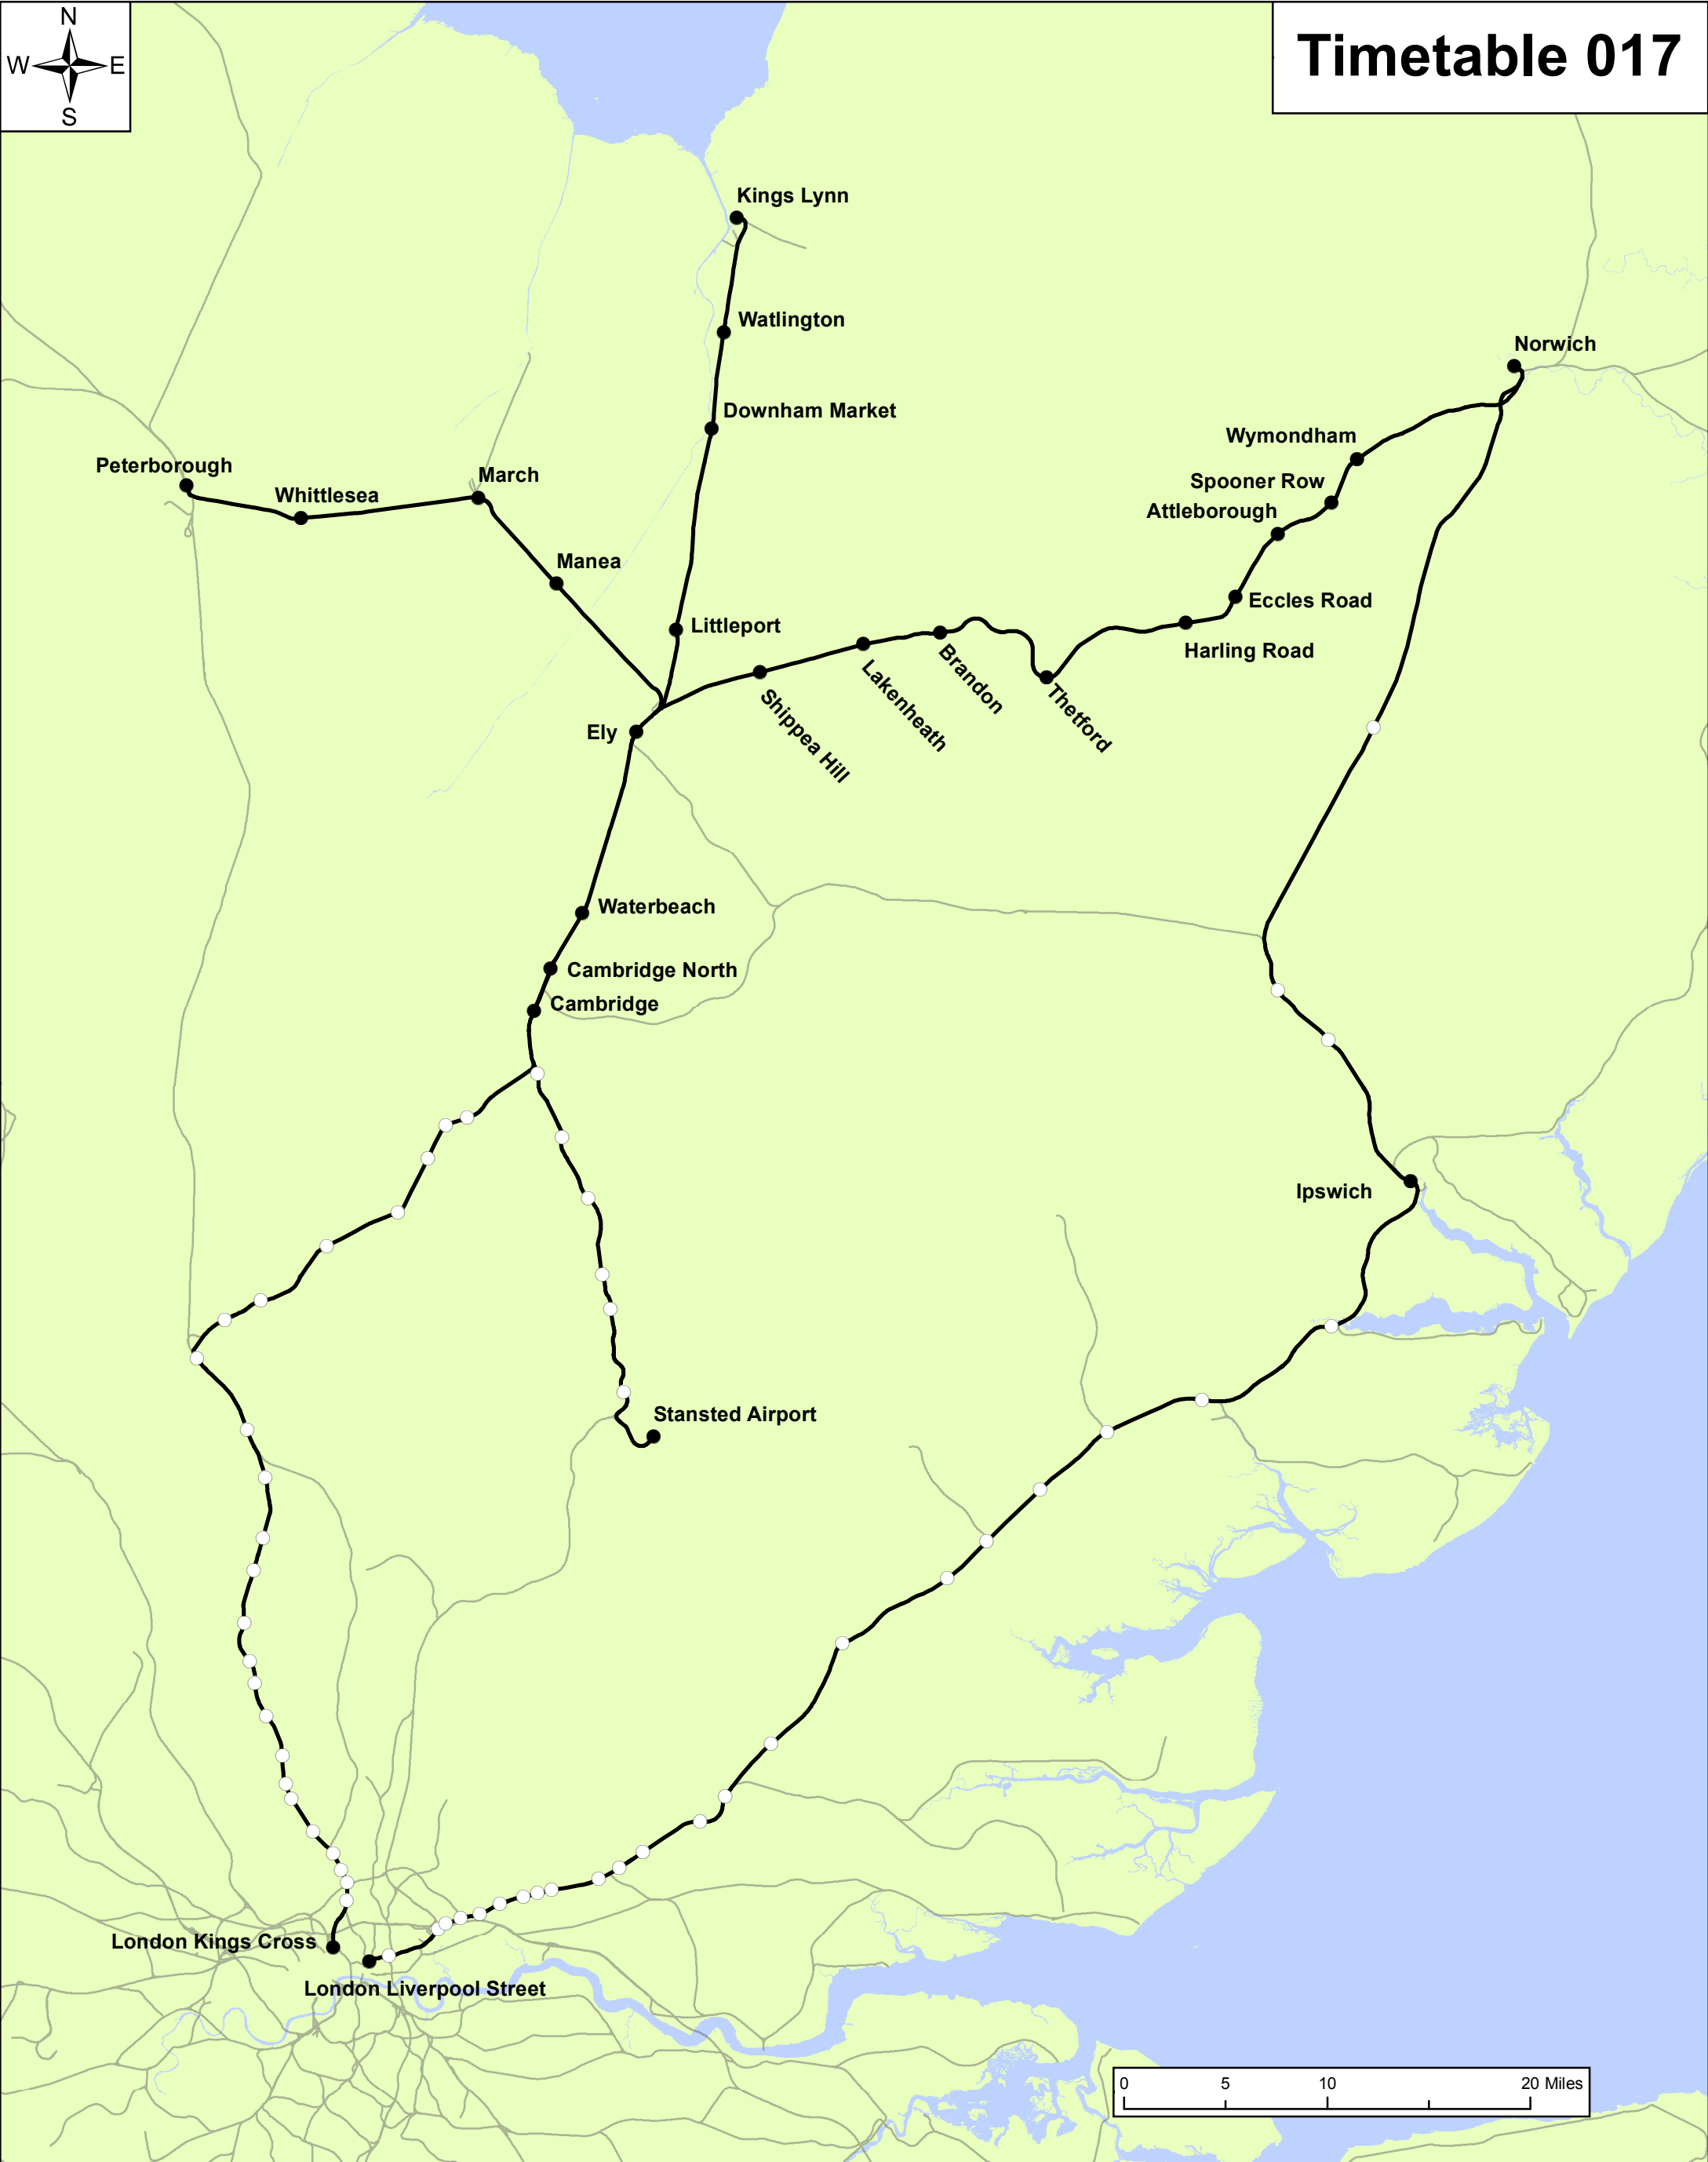

Timetable 017

LEGEND

- Timetable 017 Stations
- Timetable 017 Extents
- Network Stations
- National Rail Network

National Rail Timetable Timetable 017			
CLIENT:		SYSTEM OPERATOR	
JOB NO.:	11161.100	USE TYPE:	[OFFICIAL]
SCALE:	1:470,000 @ A3	DATE:	27/03/2020
VERSION:	03	PRODUCED BY:	JAB
		QA BY:	DJ