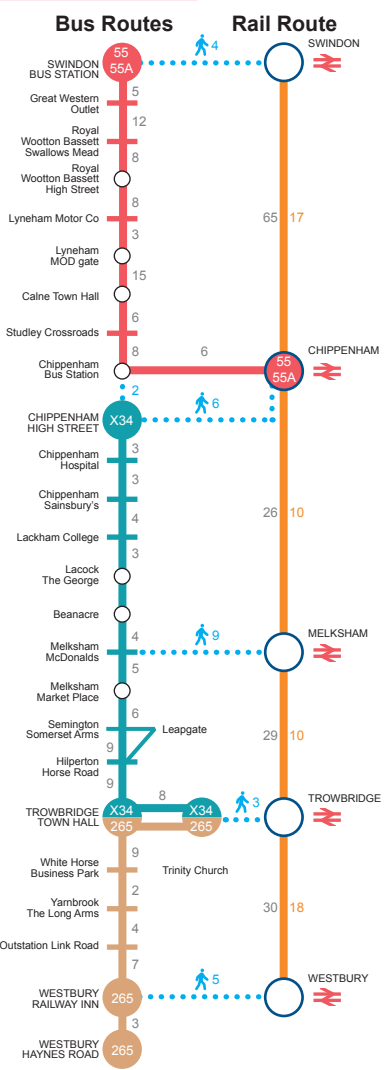

Buses between Swindon and Chippenham

55 MONDAY - FRIDAY Southbound
55A MONDAY - FRIDAY Northbound
55 SATURDAYS Southbound
55A SATURDAYS Northbound
55A SUNDAYS Southbound
55A SUNDAYS Northbound

Buses between Chippenham and Trowbridge (and Frome)

X34 MONDAY - FRIDAY Southbound
X34 MONDAY - FRIDAY Northbound

Buses between Trowbridge and Westbury

265 MONDAY - FRIDAY Southbound
265 MONDAY - FRIDAY Northbound
265 SATURDAYS Southbound
265 SATURDAYS Northbound
265 SUNDAYS Southbound
265 SUNDAYS Northbound

SUNDAY X34 SERVICE

Travelling on a Sunday? There is no bus service on this route. See overleaf for train service that runs about every two hours.

Wiltshire Council
ACRP
New life for local lines
Bob Morrison - Friends Secretary
Graham Ellis - Community Rail Officer
Paul Johnson - Chairman
Tel: 0845 459 0153

TransWiltts Corridor Rail/Bus Winter 2015-2016 TW 16w
Bristol, Bath Spa, Weston-super-Mere, Taunton Exeter, Yeovil Weymouth, Yeovil Axminster, Salisbury, Andover Basingstoke London, Romsey Portsmouth Southampton