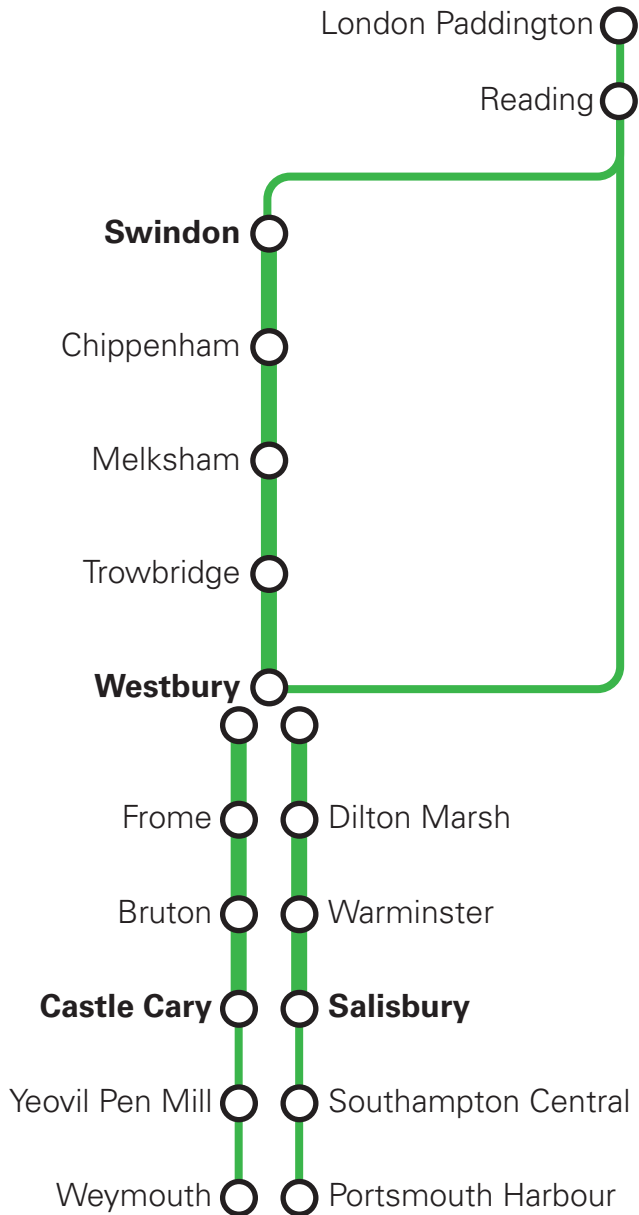

Great
Western
Railway

B5

Train Times

2 June to
14 December 2024

Check before you travel.

[GWR.com/check](https://www.gwr.com/check)

Search for **GWR** in your app store

This timetable shows trains from Westbury to Melksham, Swindon, Frome, Castle Cary, Warminster and Salisbury, including TransWilts trains.